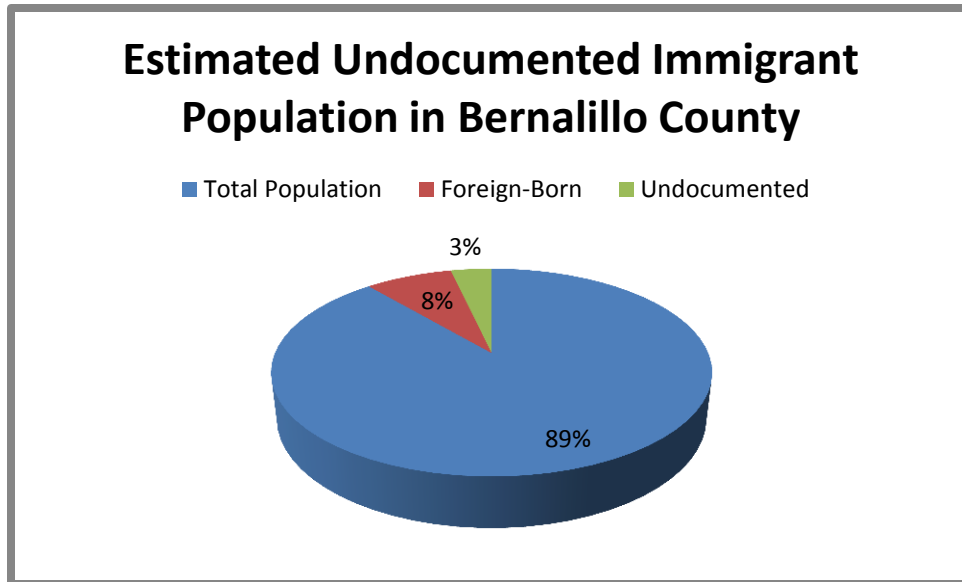

Demographic Characteristics of Bernalillo County Undocumented Immigrant Population

(Estimates from 2009 Pew Hispanic Center Report and New Mexico Voices for Children)

Total Undocumented Population in New Mexico: **80,000**

Total Undocumented Population in Bernalillo County: **25,600**

Estimated Household Size: **3.5-3.3**

Estimated Number of Households in Bernalillo County:
7,300-7,800

Estimated Total Property Taxes Paid IN Bernalillo
County: **\$2.28M-\$2.35M**